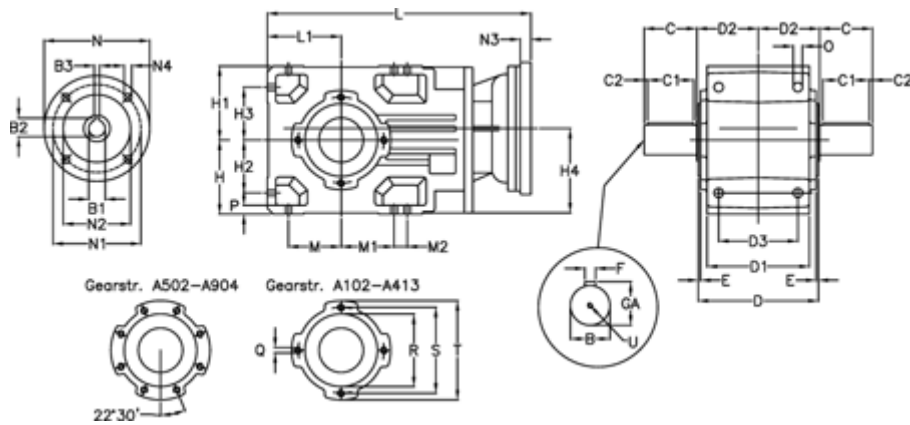

Article number: 29600200842220
 Description: Bevel helical gearbox
 A202UD-8,4-P63B5

Measures

B = 30	D1 = 110	H1 = 80	M2 = 0	Q = M8x15
B1 = 11	D2 = 73	H2 = 60.0	N = 140	R = 95
B2 = 12.8	D3 = 90	H3 = 60.0	N1 = 115	S = 115
B3 = 4	Description = A202UD-xx-P63 B5	H4 = 93.0	N2 = 95	T = 140
C = 60	E = 3.0	L = 306.0	N3 = 0	U = M10x22
C1 = 50	F = 10	L1 = 80	N4 = M8x19	
C2 = 5.0	GA = 33.0	M = 60.0	O = 9.5	
D = 136	H = 80	M1 = 60.0	P = 9	